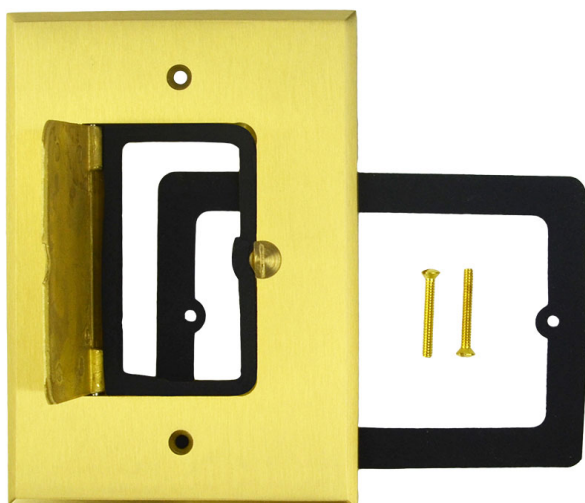

419-636-4217
222 N. Union St.
Bryan, OH 43506

FB-6CVR

Brass rectangular cover assembly for Allied Moulded FB-6 floor box assembly

Carton Quantity: 1

Closure Type:

Mounting Description: 2 Screws

Box Features:

Installation Type: New Work, Old Work

Height: 5.625 in

Width: 4 in

Depth: 0.22 in

Product Info

UPC: 85339972426

UNSPSC: 39121304

Carton Weight: 1 lbs

Carton Length: 8 in

Carton Width: 6 in

Carton Height: 1 in

Country of Origin: China

Color: Brushed Brass

Material: Brass

Additional Materials: Closed cell rubber gasket

Cover Finish: Brass

Features:

Meets scrub-water exclusion test

Application:

Floor box assembly for residential wood floor cut-in application for use with nonmetallic sheathed cable. Used in areas of the home with large floor space openings where additional electric outlets are required by National Electrical Code to minimize long extension cord runs.