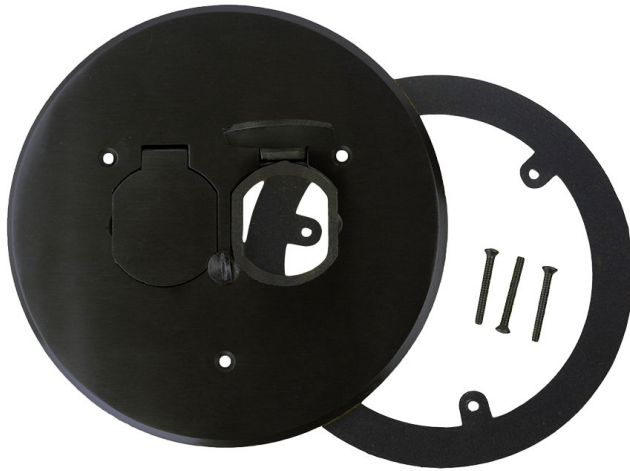

## **FB-7DBCVR**

Dark bronze round flip-lid cover assembly for Allied Moulded floor box assembly FB-7DB

**Availability:**

Obsolete

**Carton Quantity:** 1

**Mounting Description:** 2 Screws

**Installation Type:** New Work, Old Work

**Width:** 5.75 in

**Depth:** 0.237 in

**Color:** Dark Bronze

**Material:** Dark Bronze plated brass

**Additional Materials:** Closed cell rubber gasket

**Cover Finish:** Dark Bronze