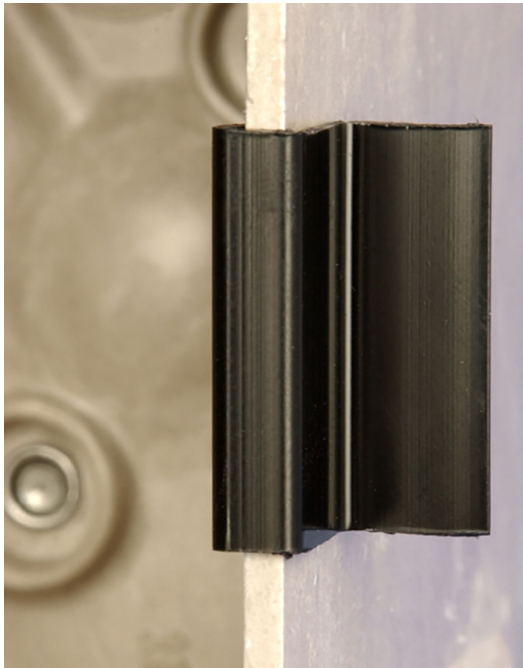

## **50PANST**

Nonmetal panel stop accessory for electrical wall box flush mounting in missaligned walls

**Carton Quantity:** 50

**Height:** 0.56 in

**Width:** 1 in

**Depth:** 0.582 in

**Color:** Black

**Material:** Nylon

## **Application:**

Optional clip for use on wall boxes (opposite side from mounting stud) to help keep box flush to drywall in missaligned walls