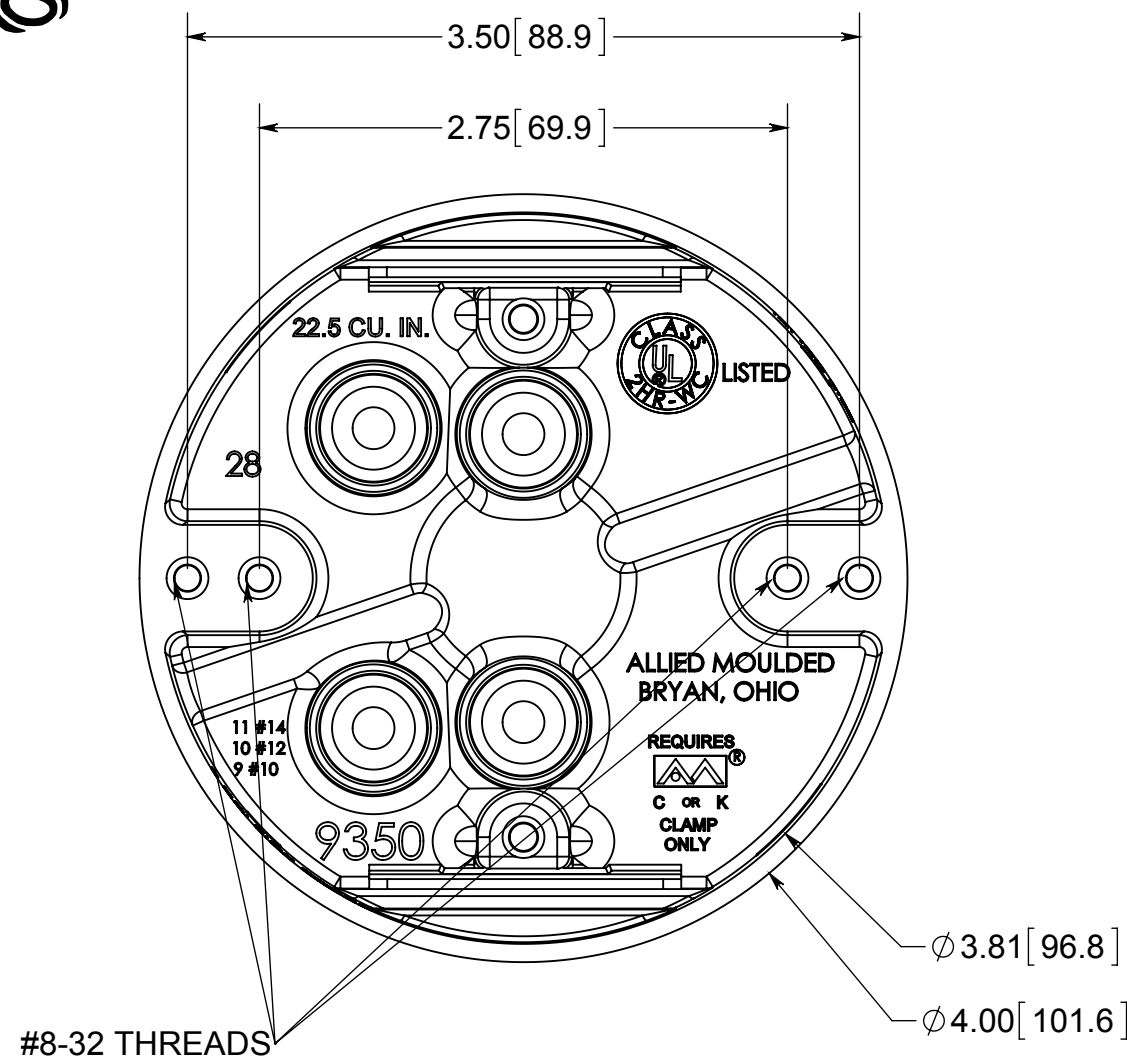

fiberglass BOX™

ISSUE DATE: 05/14/2015

- NOTES:
1.) BOX MATERIAL: FIBERGLASS REINFORCED POLYESTER, SPEED KLAMP MATERIAL: PVC
2.) UL LISTED WITH 2 HOUR FIRE RATING FOR WALL AND CEILING
3.) 2 SPEED KLAMPS FACTORY INSTALLED

 **ALLIED MOULDED PRODUCTS**
BRYAN, OHIO
The Original Fiber Glass Outlet Box

PRODUCT SERIES
4" ROUND 22.5 CU. IN.

CONFIDENTIAL
THIS MATERIAL IS OWNED BY THE ALLIED MOULDED PRODUCTS COMPANY, IS DISCLOSED IN CONFIDENCE, AND IS NOT TO BE REPRODUCED OR DISTRIBUTED WITHOUT PRIOR WRITTEN PERMISSION FROM ALLIED MOULDED PRODUCTS.

Part No.
9350-K