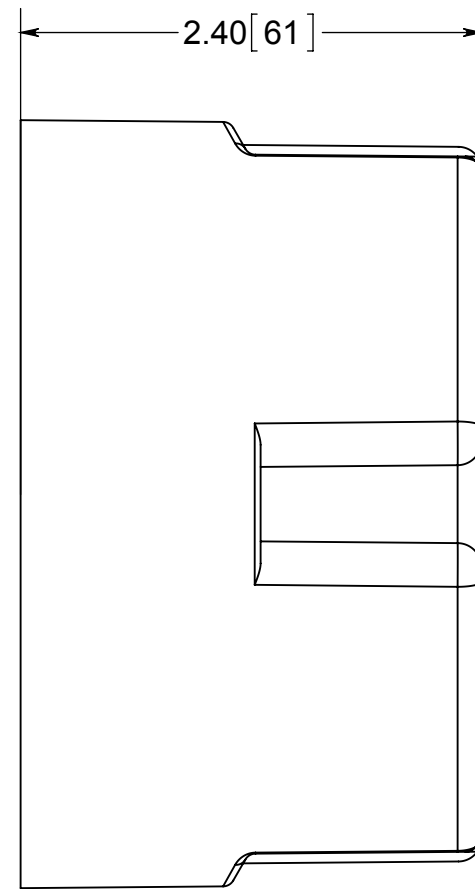

fiberglass BOX™

ISSUE DATE: 05/14/2015

- NOTES:
1.) BOX MATERIAL: FIBERGLASS REINFORCED POLYESTER, SPEED KLAMP MATERIAL: PVC
2.) UL LISTED WITH 2 HOUR FIRE RATING FOR WALL AND CEILING
3.) 2 SPEED KLAMPS FACTORY INSTALLED

 **ALLIED MOULDED PRODUCTS**
BRYAN, OHIO
The Original Fiber Glass Outlet Box

PRODUCT SERIES
4" ROUND 22.5 CU. IN.

CONFIDENTIAL
THIS MATERIAL IS OWNED BY THE ALLIED MOULDED PRODUCTS COMPANY, IS DISCLOSED IN CONFIDENCE, AND IS NOT TO BE REPRODUCED OR DISTRIBUTED WITHOUT PRIOR WRITTEN PERMISSION FROM ALLIED MOULDED PRODUCTS.