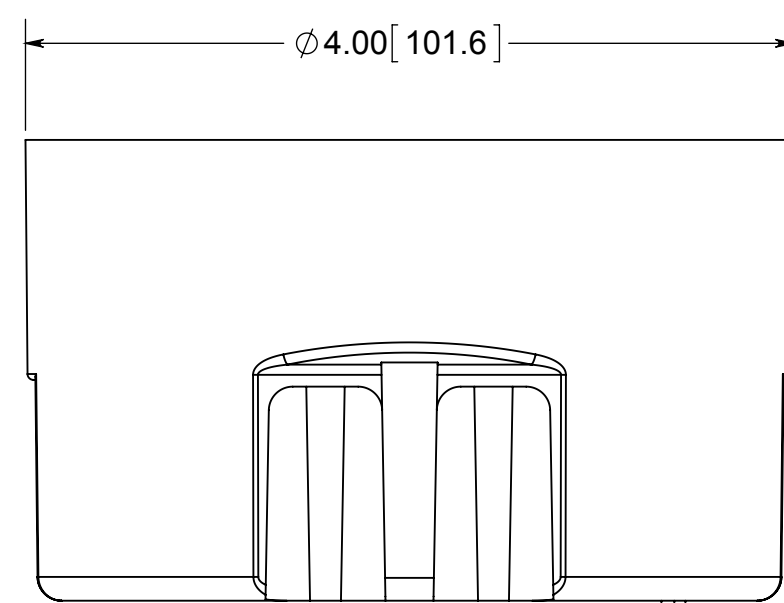

fiberglass BOX™

ISSUE DATE: 05/14/2015

- NOTES:
1.) BOX MATERIAL: FIBERGLASS REINFORCED POLYESTER, SPEED KLAMP MATERIAL: PVC
2.) UL LISTED WITH 2 HOUR FIRE RATING FOR WALL AND CEILING
3.) 2 SPEED KLAMPS FACTORY INSTALLED

 **ALLIED MOULDED PRODUCTS**
BRYAN, OHIO
The Original Fiber Glass Outlet Box

PRODUCT SERIES
4" ROUND 22.5 CU. IN.

CONFIDENTIAL
THIS MATERIAL IS OWNED BY THE ALLIED MOULDED PRODUCTS COMPANY, IS DISCLOSED IN CONFIDENCE, AND IS NOT TO BE REPRODUCED OR DISTRIBUTED WITHOUT PRIOR WRITTEN PERMISSION FROM ALLIED MOULDED PRODUCTS.