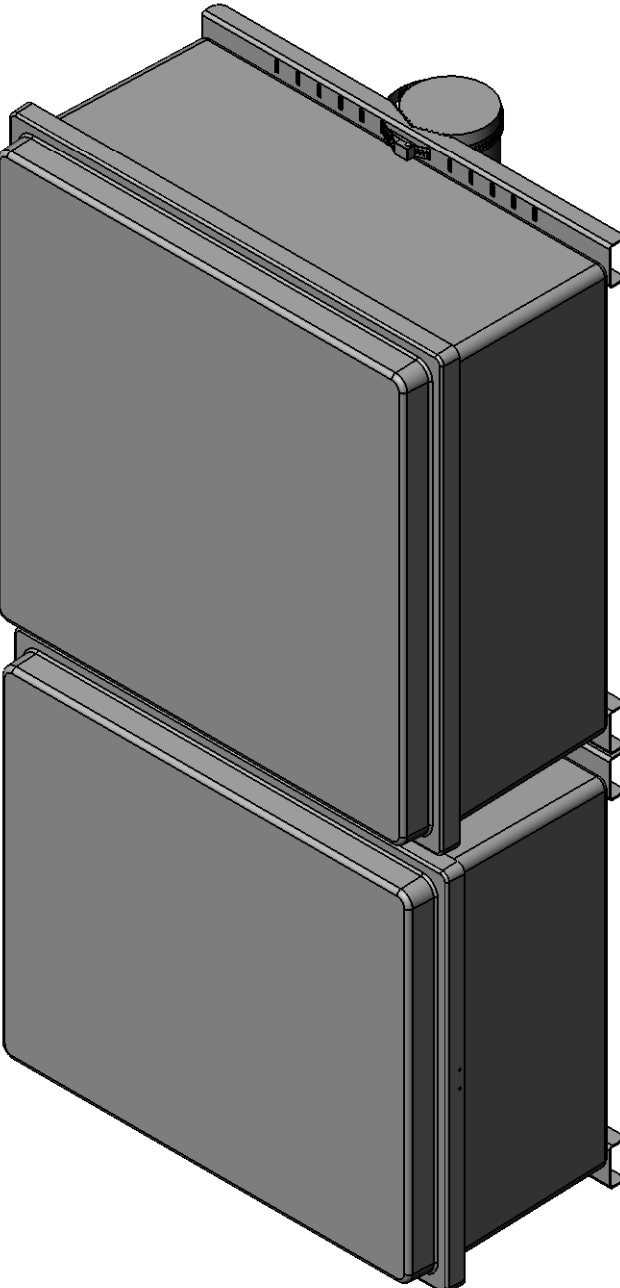

STANDARD MOUNT

ROTATED 90°

STANDARD MOUNT HOLE PATTERN

ENCLOSURE	VERTICAL DIM	HORIZONTAL DIM	MOUNT TYPE
AM2424X(X)	22.75 (577.9)	22.75 (577.9)	DIRECT TO BOX
AM3024X(X)	28.75 (730.3)	22.75 (577.9)	DIRECT TO BOX

ROTATED 90° MOUNT HOLE PATTERN

ENCLOSURE	VERTICAL DIM	HORIZONTAL DIM	MOUNT TYPE
AM2420X(X)	18.75 (476.3)	22.75 (577.9)	DIRECT TO BOX

CONFIDENTIAL
 THIS MATERIAL IS OWNED BY THE ALLIED MOULDED PRODUCTS COMPANY, IS DISCLOSED IN CONFIDENCE, AND IS NOT TO BE REPRODUCED OR DISTRIBUTED WITHOUT PRIOR WRITTEN PERMISSION FROM ALLIED MOULDED PRODUCTS.

ALLIED MOULDED PRODUCTS
 BRYAN, OHIO
 The Original Fiber Glass Outlet Box

PRODUCT SERIES
Access-Indus

Part No.
AMPOLEMNT24